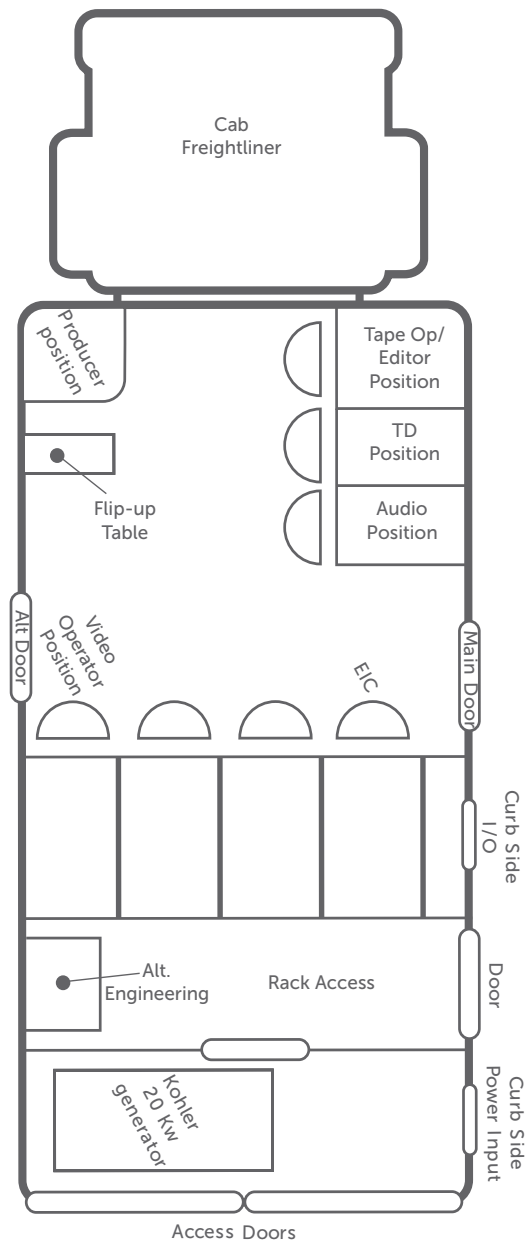

SATELLITE TRUCK TES42 C-BAND

Specifications

- Antenna: Vertex 2.4 Meter
- Ku-band
- Dual Path
- 4-port
- HD/SD Equipped
- MPEG 2/4
- 16 Channels Audio
- Wired for 6 Cameras
- Panasonic HS-400a Video Switcher
- Mackie 16-input Audio Console
- 2-channel Innkeeper Hybrid
- 4 IFB Channels
- 4 Outboard Compressors
- Cab: Freightliner FL-70
- Length: 32'
- Width: 8'
- Height: 13'
- Weight: 29,000 lbs.
- 20Kw Generator
- Single Phase 208 Volts @ 100 Amps