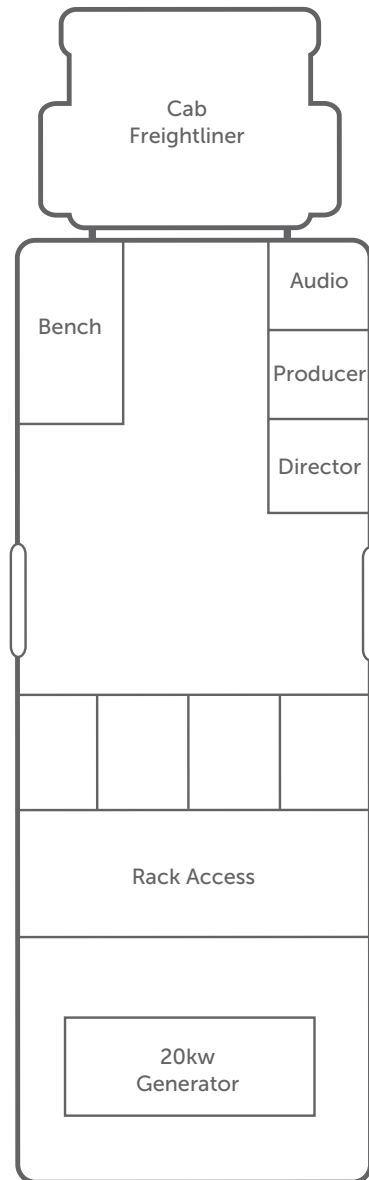

SATELLITE TRUCK TES1 C-BAND

Specifications

- Antenna: Vertex RSI 2.4 Meter
- C-band
- Dual Path
- 2-port
- 20Kw Generator/UPS Backup
- Single phase
- 220 Volt @ 100 Amps
- ETM 400 Watt Amplifiers
- Cab: Freightliner
- Length: 29'
- Width: 8' 5"
- Height: 13' 5"
- Weight: 25,000 lbs.