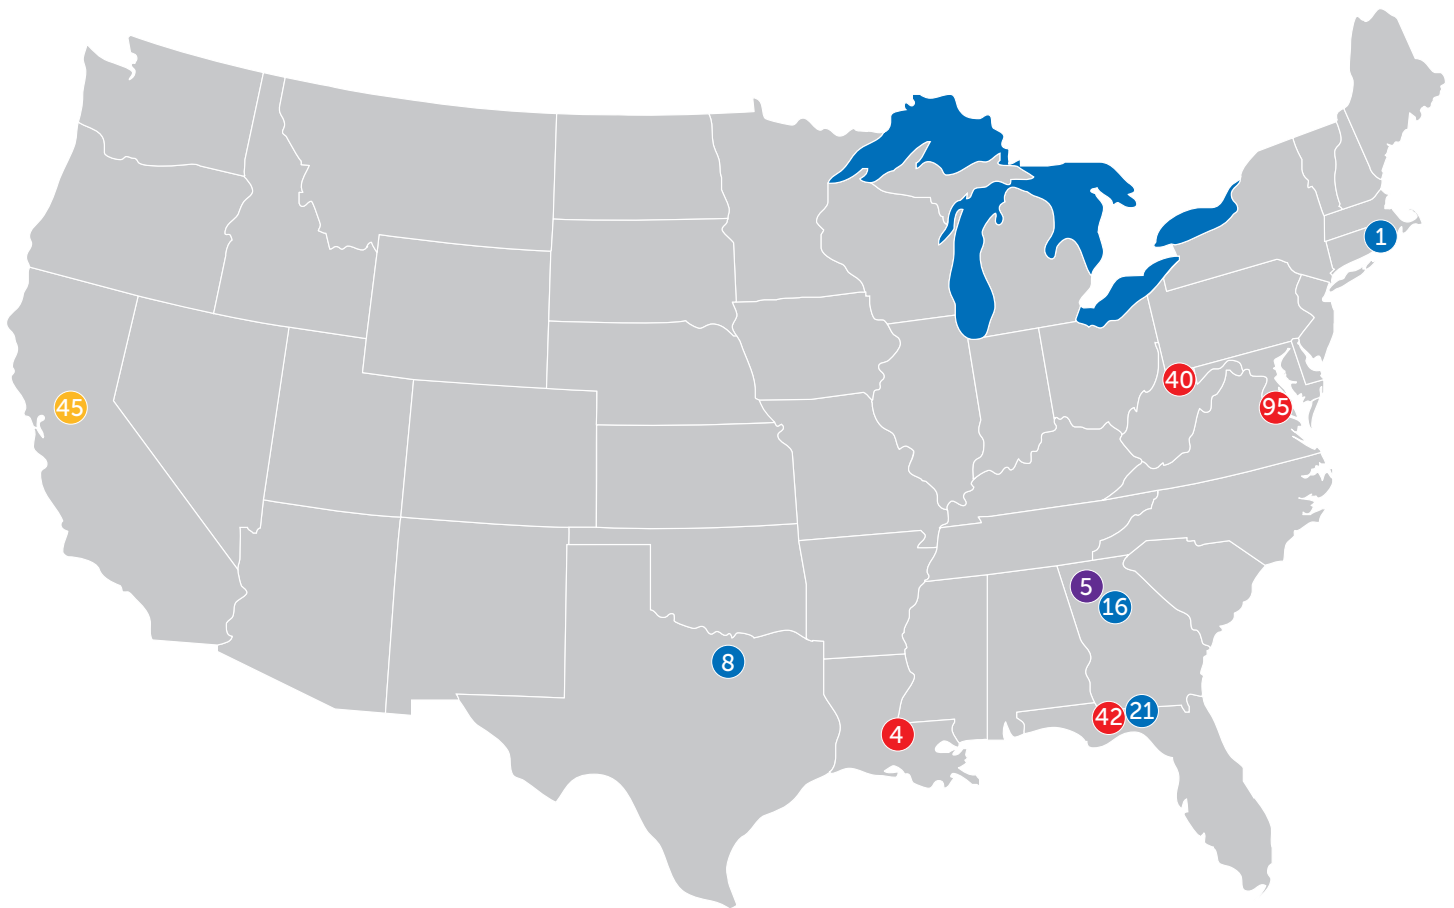

SATELLITE TRUCK MAP

Encompass' fleet of satellite uplink trucks provide its clients with U.S. coverage for broadcasting breaking news, sporting events and corporate functions.

KU-BAND
4 - Baton Rouge, LA
40 - Morgantown, WV
42 - Tallahassee, FL
95 - Richmond, VA

C-BAND
1 - Providence, RI
8 - Dallas, TX
16 - Atlanta, GA
21 - Tallahassee, FL

KU-BAND PRODUCTION
5 - Atlanta, GA

C/KU-BAND HD PRODUCTION
45 - Sacramento, CA

24/7 BOOKING

877.728.8782 or 678.421.6834
 TESbookings@encompass.tv