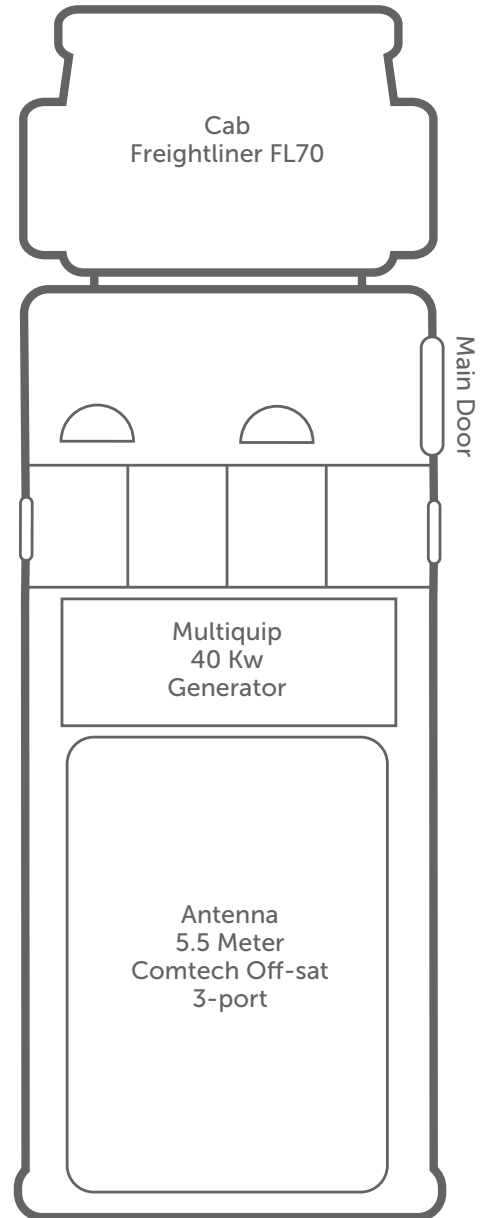

SATELLITE TRUCK TES8 C-BAND

SPECIFICATIONS

- Antenna: Comtec Off-sat 5.5 Meter
- C-band
- Single Path
- 3-port
- 40Kw Generator
- Single Phase
- 208 Volts @ 100 Amps
- ETM 750 Watt TWTAs
- HD/SD Equipped
- Cab: Freightliner FL-70
- Length: 34'
- Width: 8'
- Height: 13'3"
- Weight: 25,500 lbs.