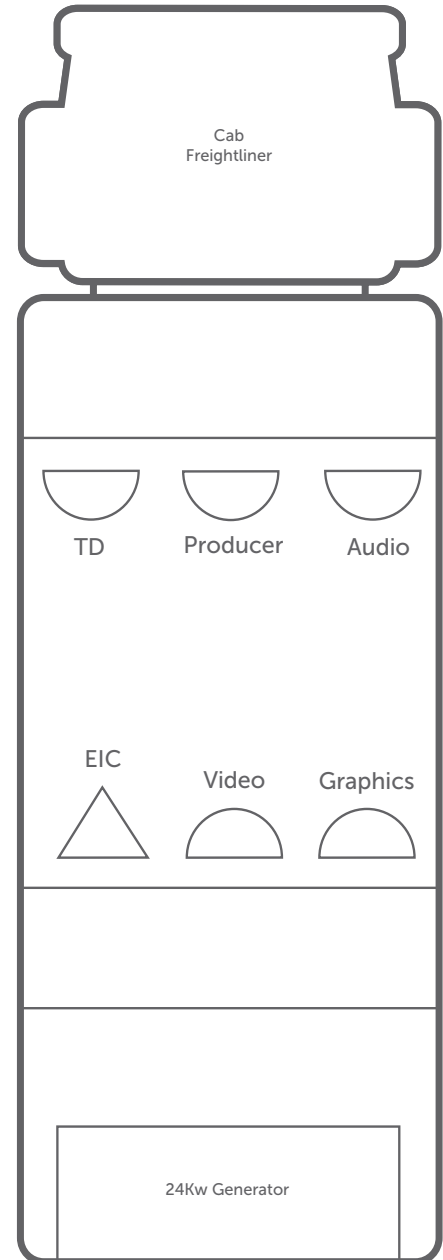

SATELLITE TRUCK TES45 HYBRID PRODUCTION

SPECIFICATIONS

- Custom-built Hybrid Uplink/Production
- C- and Ku-band
- Antenna: RSI 2.4 Meter
- Dual Path (Ku only)
- 24Kw Single Phase Generator
- 208 Volts @ 100 Amps
- ETM 400 Watt TWTAs
- Onboard UPS Power System
- Hybrid C/Ku Amps
- HD/SD Equipped
- Wired for 8 Paths
- Seating for 6 Operators
- Ross CrossOver 12 Switcher
- PreSonus StudioLive 24 (24 Inputs)
- HD-SDI with Embedded Audio Support
- Ross Expression Character Generator
- 4 Panasonic DVCPRO HD Camera
 - ENG/EFP Studio Configurations with RCP Controls Through SMPTE Fiber