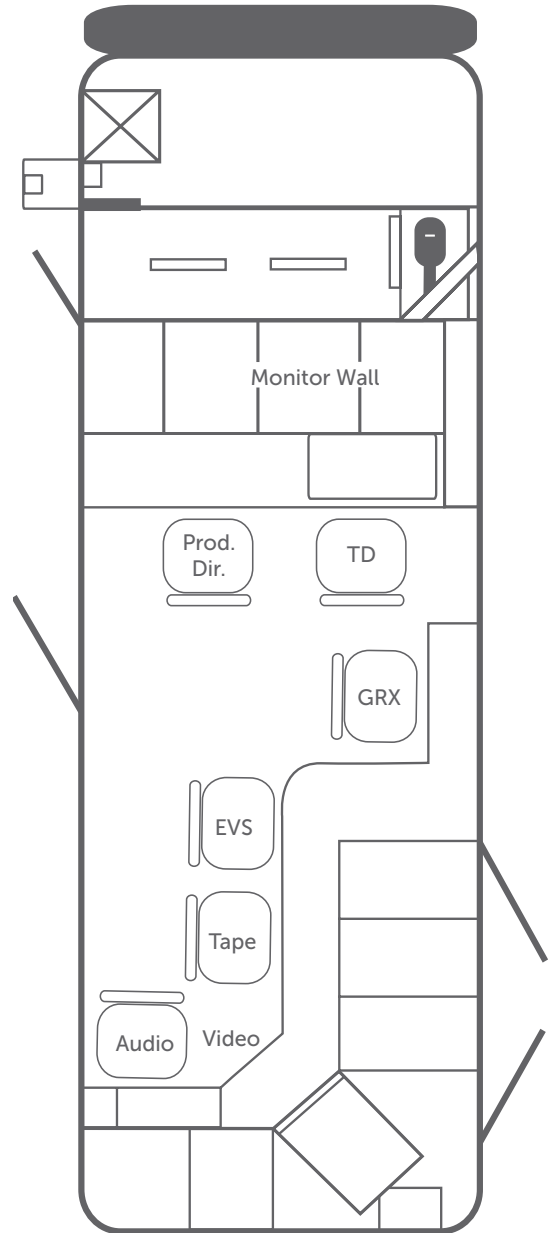

SATELLITE TRUCK TES37 KU-BAND PRODUCTION

SPECIFICATIONS

- Antenna: Vertex 2.4 Meter
- Ku-band
- Dual Path
- 4-port
- 30 Kw Generator
- Single Phase
- 208 Volts @ 100 Amps
- 2 ETM 400 Watt Transmitter
- DVB Compliant
- Cab: Volvo
- Length: 32'
- Width: 8'
- Height: 13' 6"
- Weight: 32,000 lbs.