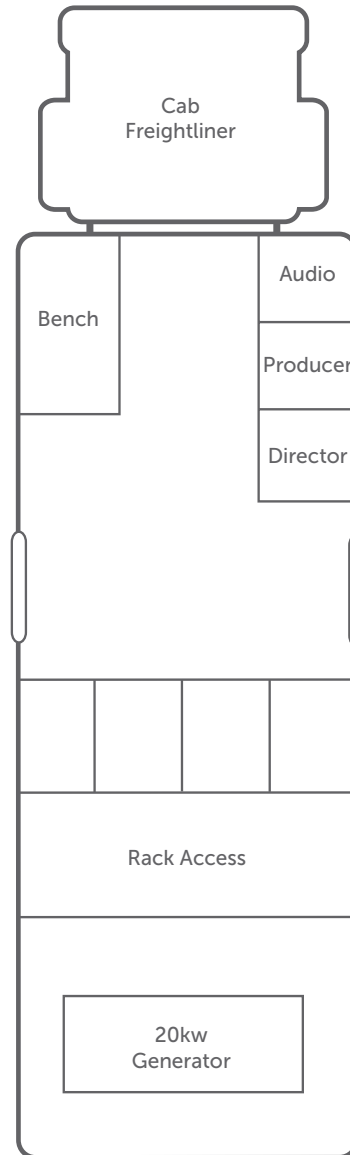

# SATELLITE TRUCK TES35 C-BAND

## SPECIFICATIONS

- Antenna: Vertex RSI 2.4 Meter
- C-band
- Dual Path
- 2-port
- 20Kw Generator/UPS Backup
- Single phase
- 220 Volt @ 100 Amps
- ETM 400 Watt Amplifiers
- Cab: Freightliner
- Length: 29'
- Width: 8' 5"
- Height: 13' 5"
- Weight: 25,000 lbs.

Antenna: Vertex RSI 2.4 Meter