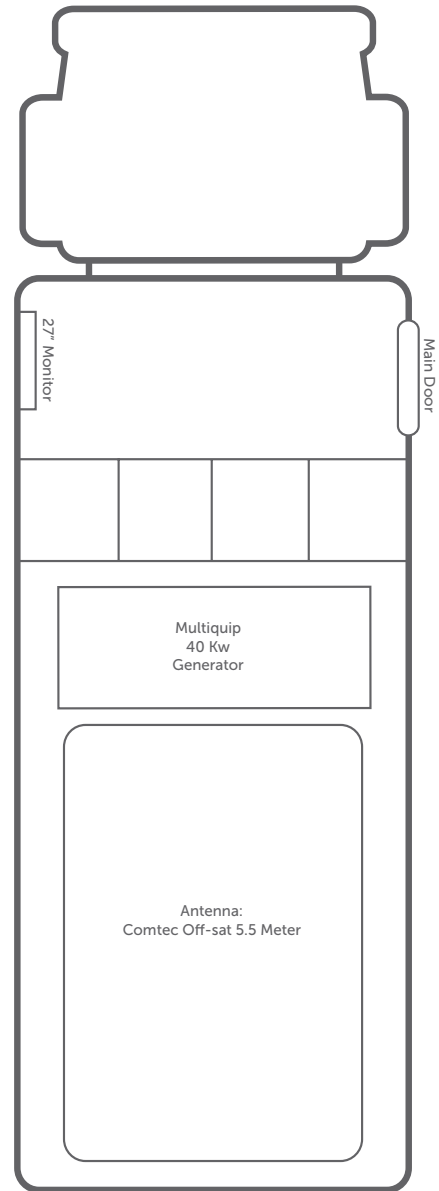

# SATELLITE TRUCK TES21 C-BAND

## SPECIFICATIONS

- Antenna: Comtec Off-sat 5.5 Meter
- C-band
- Single Path
- 3-port
- 40Kw Generator
- Three Phase
- 208 Volts @ 100 Amps
- ETM 750 Watt TWTAs
- HD/SD Equipped
- Cab: Freightliner M-2
- Length: 37'
- Width: 8' 6"
- Height: 13'