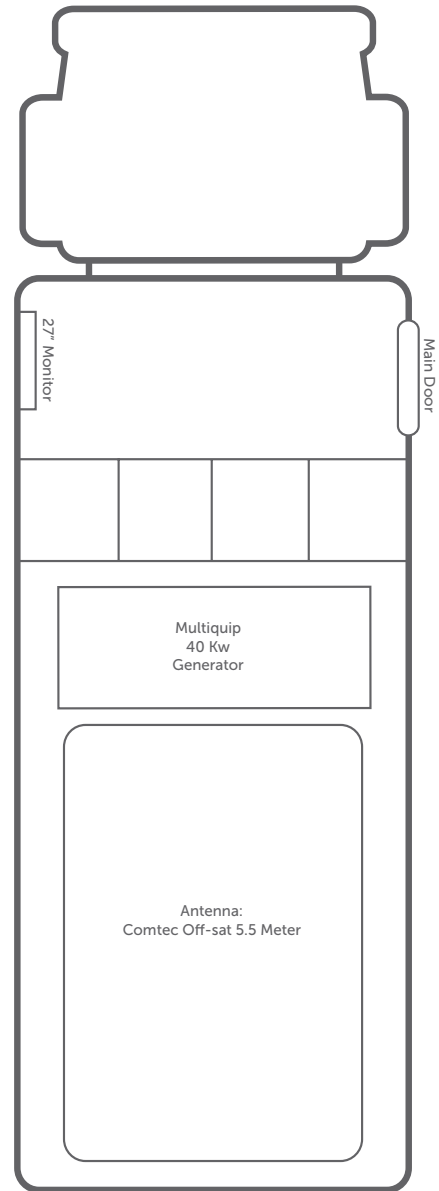

SATELLITE TRUCK TES16 C-BAND

SPECIFICATIONS

- Antenna: Comtec Off-sat 5.5 Meter
- C-band
- Single Path
- 3-port
- 40Kw Generator
- Three Phase
- 208 Volts @ 100 Amps
- ETM 750 Watt TWTAs
- HD/SD Equipped
- Cab: Freightliner M-2
- Length: 37'
- Width: 8' 6"
- Height: 13'