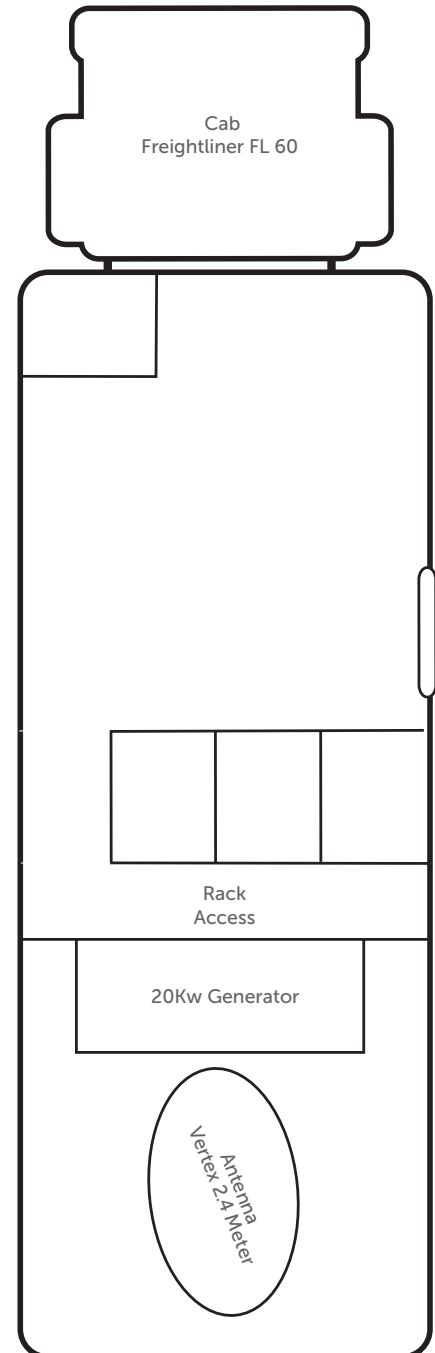

SATELLITE TRUCK TES10 KU-BAND

SPECIFICATIONS

- Antenna: Vertex 2.4 Meter
- Ku-band
- Dual Path
- 20 kW Generator/UPS Backup
- Single Phase
- 208 Volts @ 100 Amps
- 2 ETM 350 Watt Transmitter
- DVB Compliant
- Wi-Fi
- Cab: Freightliner FL-60
- Length: 28'
- Width: 8'
- Height: 12' 6"
- Weight: 25,500 lbs.

Production Features

- HD Switcher: Panasonic AV-HS400A
- HD Cameras: Wired for 5

24/7 BOOKING

877.728.8782 or 678.421.6834

TESbookings@encompass.tv